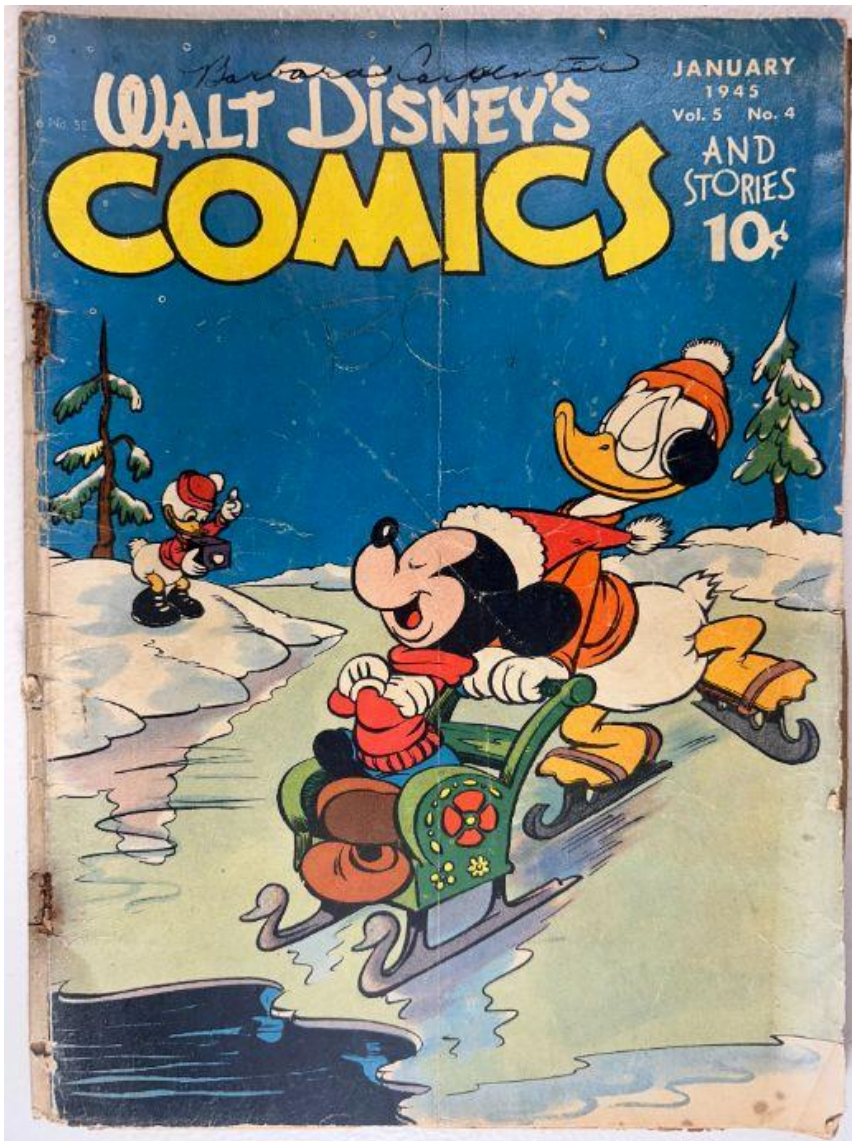

Scene & Composition

The cover depicts a winter scene featuring Donald Duck riding a sled while Mickey Mouse drives from the front. Donald Duck wears a knit cap and scarf, seated behind Mickey Mouse, whose arms are extended forward holding the sled's reins or handle. A smaller figure appears in the background standing on the snowy path holding a camera. Evergreen trees flank the scene, and a frozen stream or path curves through the snow beneath the sled. The masthead *Walt Disney's COMICS AND STORIES* spans the upper portion in yellow letters against a blue background, with issue text at the upper right reading **January 1945 – Vol. 5 No. 4 – 10¢**.

Physical Condition Findings

There are multiple creases across the cover, including a noticeable vertical crease through the center. The blue background shows surface abrasion and rub wear. The spine has visible paper loss at the staple opening, with splitting and small fragments missing. Edge wear is present along the bottom margin with small chips. Corners are rounded, particularly at the lower corners. General surface soiling is mild to moderate.

The cover maintains strong visual appeal with clear, well-preserved artwork despite notable wear. Condition issues are concentrated at the spine and along crease lines, while the central imagery remains intact and readable.

Scene & Composition

The back cover features a subscription advertisement promoting **Donald Duck Pin-Up Pictures** as a special Christmas offer. An inset illustration shows Donald Duck standing beside a child character, with several smaller characters gathered below. Text outlines subscription lengths and prices, with a mail-in order form printed at the bottom.